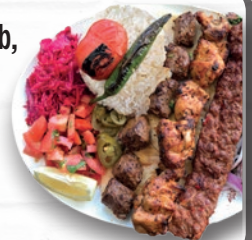

Coca-Cola Varieties Include:

Charcoal

PLATES

Your choice of Lamb, Chicken or Adana

SINGLE	1 Shish	\$22.00
DOUBLE	2 Shish	\$28.00
MIXED	3 Shish	\$36.00
DELUXE	4 Shish	\$42.00

ROLLS

Any SHISH in a Roll

\$17.00