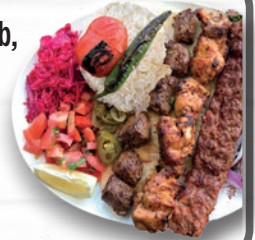

Coca-Cola Varieties Include:

Charcoal

PLATES

Your choice of Lamb, Chicken or Adana

SINGLE	1 Shish	\$22.00
DOUBLE	2 Shish	\$28.00
MIXED	3 Shish	\$36.00
DELUXE	4 Shish	\$42.00

ROLLS

Any SHISH in a Roll

\$17.00